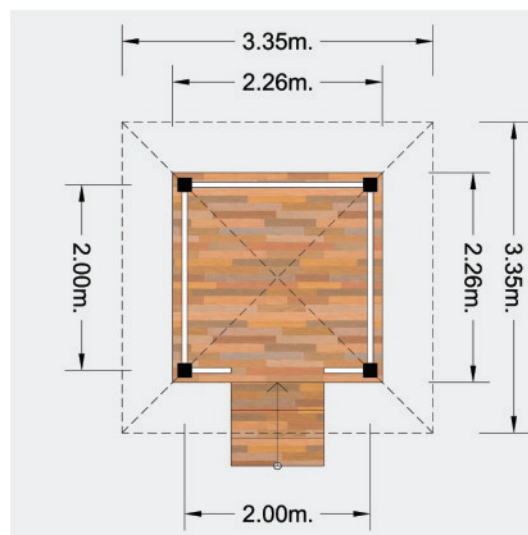

The Gazebo includes²:

- Overall size of 2.26m. length x 2.26m. width (7.40ft. length x 7.40ft. width); Area 5.11 square meters/ 55 square feet;
- Prefabricated and modular hardwood structural elements for columns, beams and joists;
- Precast RCC shoes with standard stilt height of 600mm from ground level;
- Wood rafters with mangalore tiles;
- Prefab stairs, Prefab railing;
- Hand polished exterior finish
- Pest control, wood protection and anti-termite treatment.